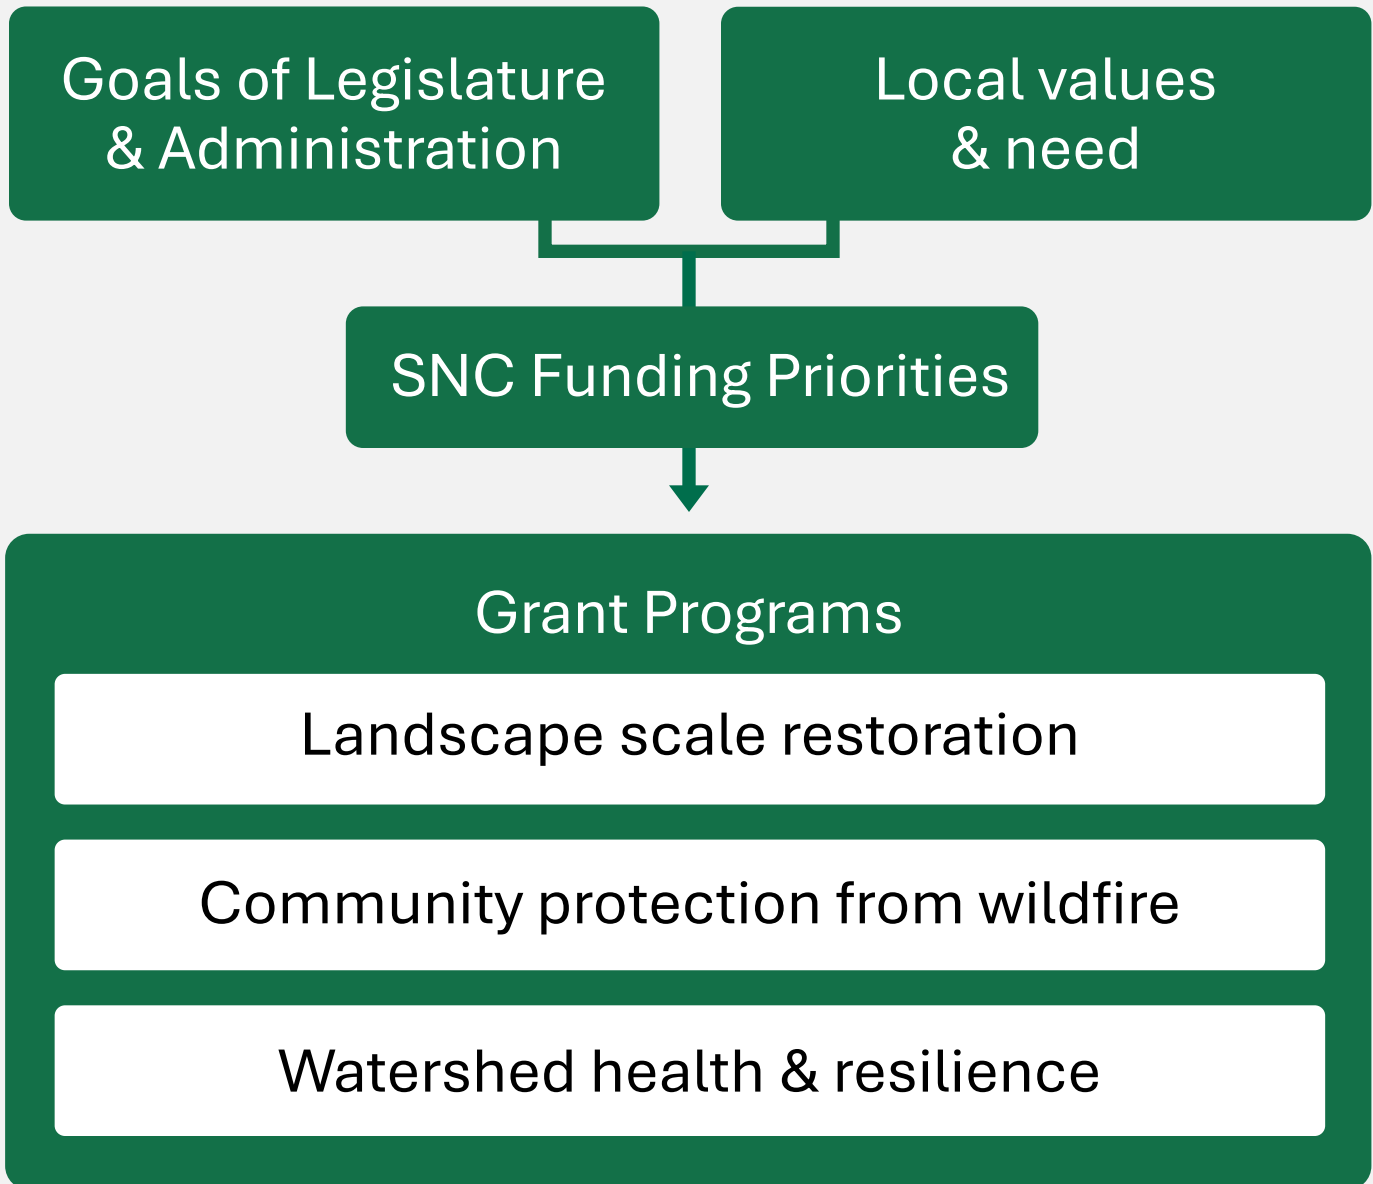

Funding Priorities