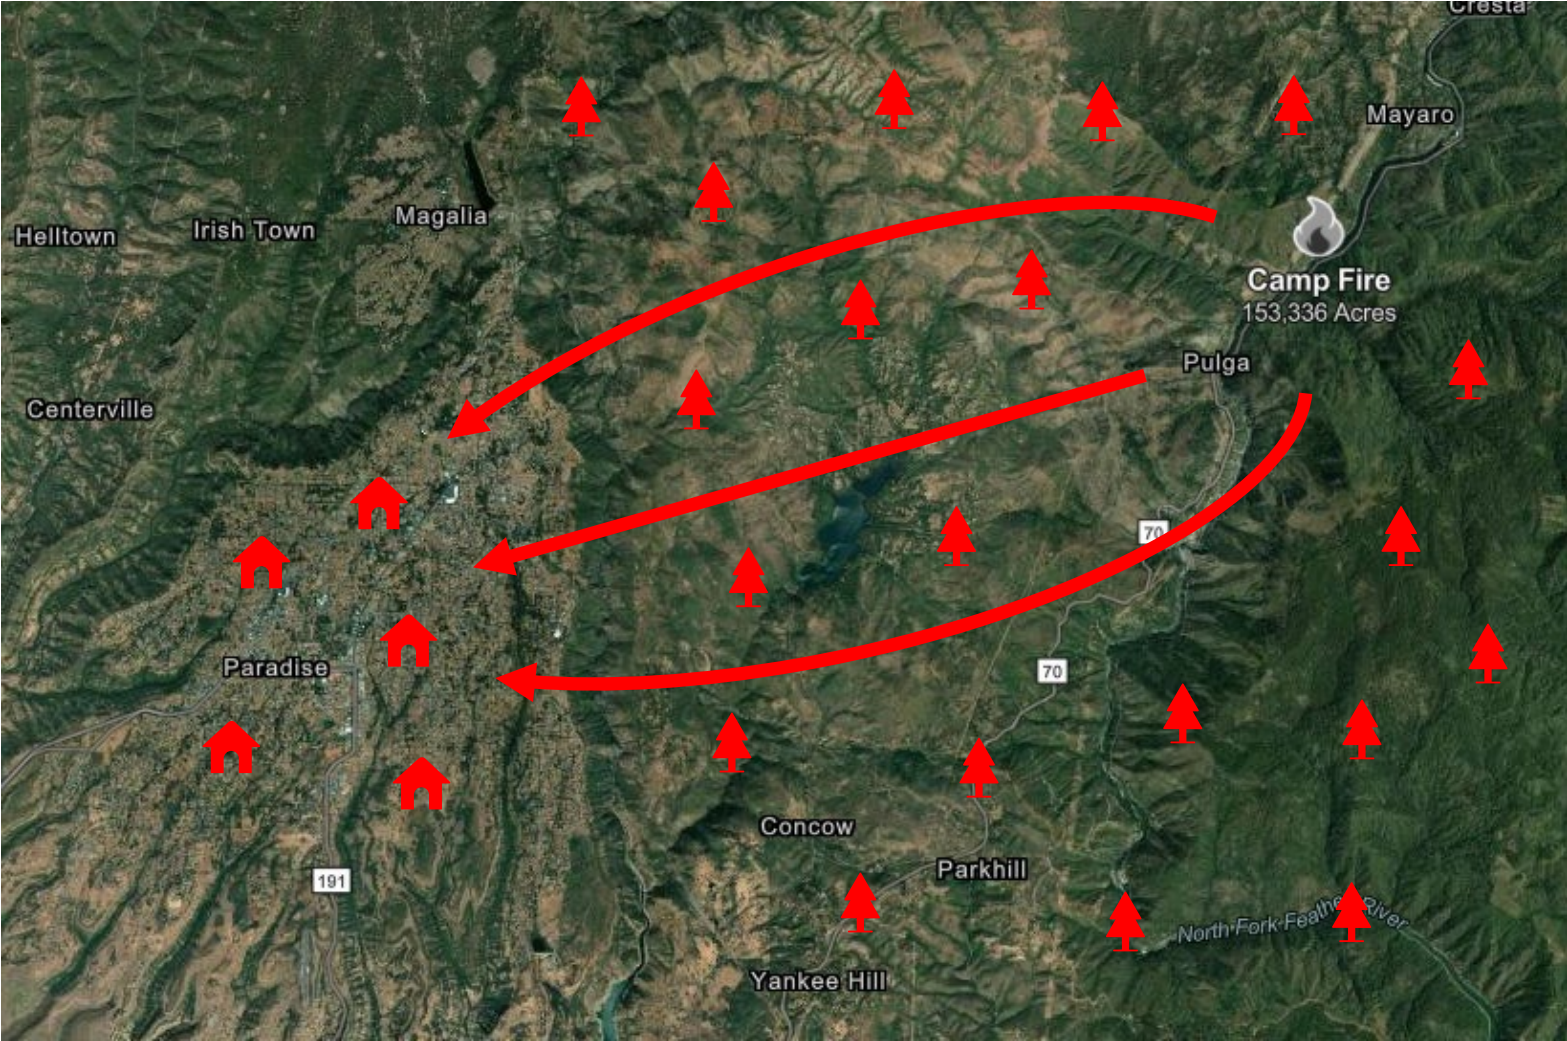

Rapid spread of wildland fires

Wildland forest & Watershed health

Community protection from wildfire

Image Source: CalFire